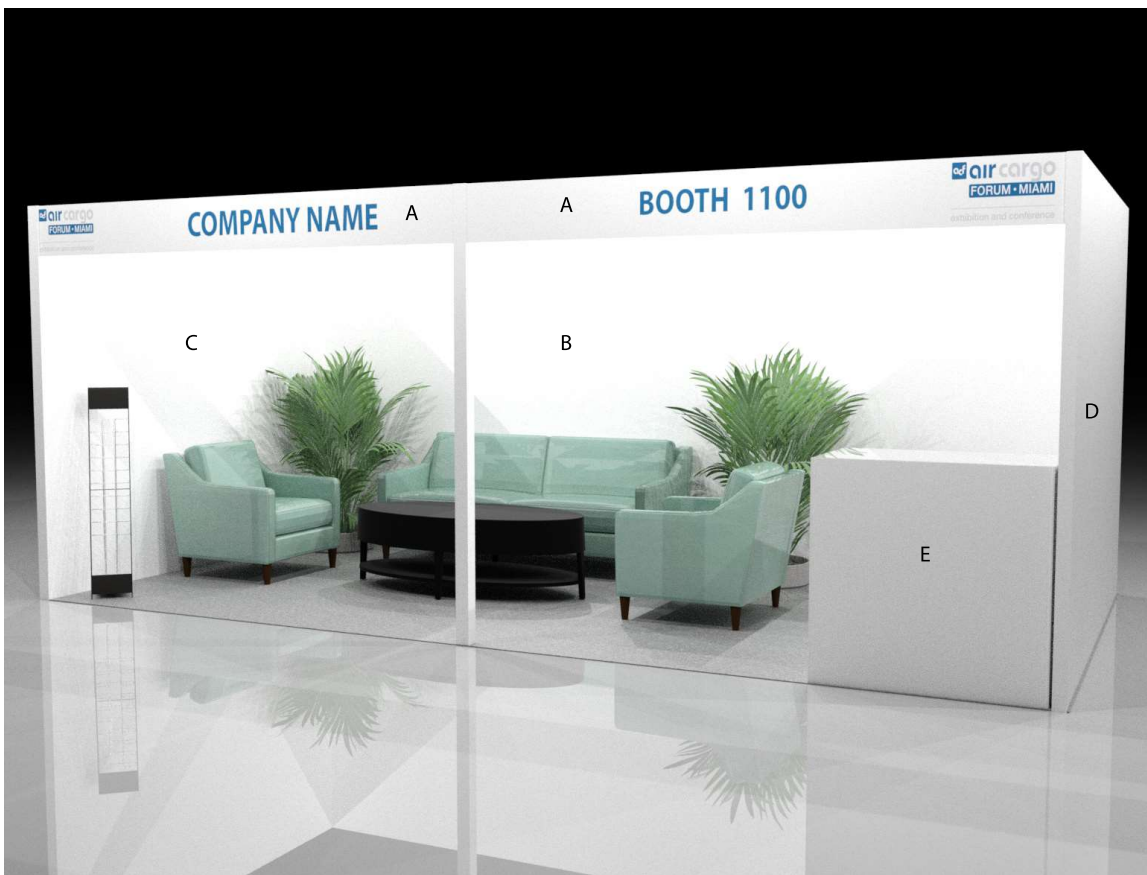

Panel Sizes:

- A - 38.25" x 93"
- B - 117"W x 10.5"H
- C - 38.25"W x 38"H

Panel Pricing: Price is per panel

- A - \$320.00
- B - Included in Booth Price
- C - \$134.50

Panel Counts:

- A - 6
- B - 2
- C - 1

ACFMTLA 2022

November 2022
MBCC Miami

Standard

Size 10' x 10'

Custom Unit

VISTA
SOUTH
CONVENTION SERVICES
7045 NW 26th Ave
Miami, FL 33147

Panel Sizes:

- A - 119.25 x 10"
- B - 235.25"W x 96"H
- C - 117"W x 96"H
- D - 120"W x 96"H
- E - 40.25 x 41

Panel Pricing: Price is per panel

- A - Included in Booth Price
- B - \$1,920.00
- C - \$960.00
- D - \$960.00
- E - \$134.50

Panel Counts:

- A - 2
- B - 1
- C - 2
- D - 2
- E - 1

ACFMTLA 2022

November 2022
MBCC Miami

Silver Suite

Size 10' x 20'

Custom Unit

Panel Sizes:

- A - 41.5"W x 96"H
- B - 118.25"W x 10"H
- C - 40"W x 41"H
- D - 40.5"W x 54"H
- E - 157.5"W x 10"H

Panel Pricing: Price is per panel

- A - \$336.00
- B - \$120.00
- C - \$134.50
- D - \$184.50
- E - \$134.50